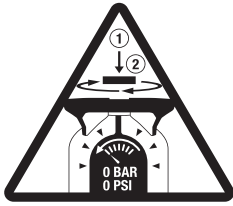

## UNIKEG SAFETY WARNINGS

Depressurize immediately after use.

Working pressure max. 4.1bar (60 psi)

Keep away from direct sunlight

In case of CO<sub>2</sub> use: do not depressurize in a confined space. Danger of suffocation.